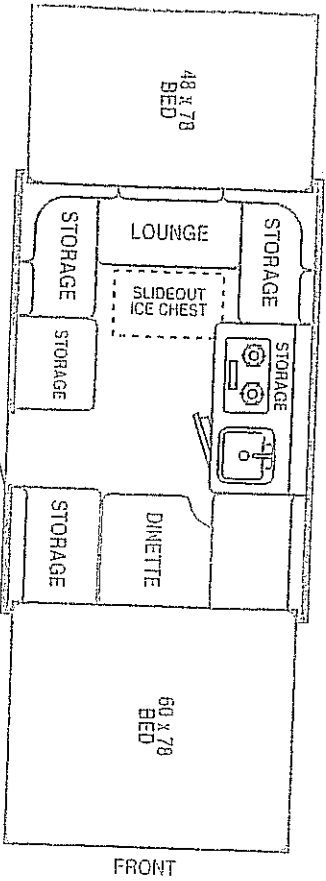

Starcraft 2107

GVWR (gross vehicle weight rating - lbs.)	2190
GVW (gross vehicle weight - approx. lbs.)	1758
Base/Dry Hitch Weight (approx. lbs.)	191
Trailer Size - closed (add 10" for spare tire & carrier) - Center of Ball to Bumper	13' 9" x 7' 2"
Height (closed)	60 1/2"
Trailer Length (open)	19' 11"
Tire Size (includes spare)	13"
Fresh Water Tank	10 gal.
Power Center w/Battery Charger	25 amps